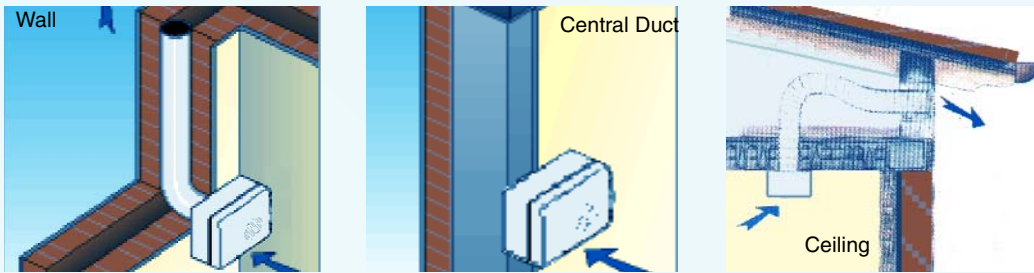

TECHNICAL CHARACTERISTICS

INSTALLATIONS