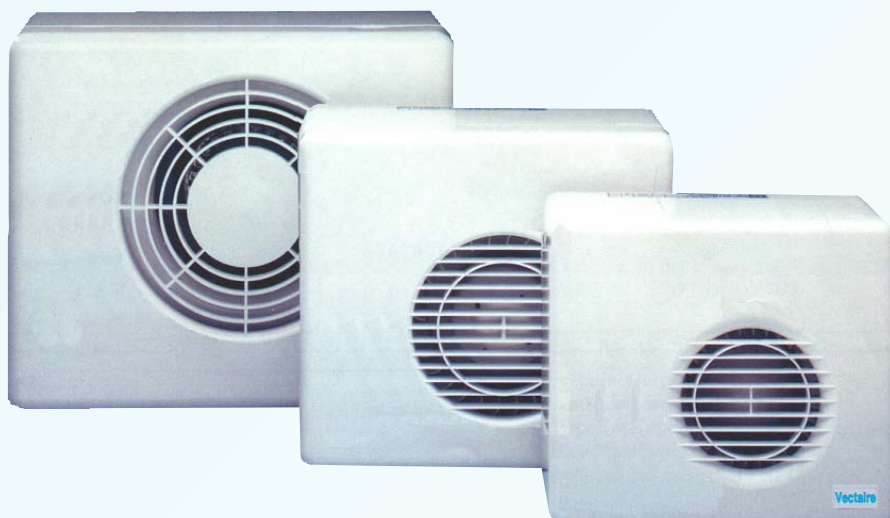

"C" - super silent centrifugal

- High pressure duct fans
- 13 models
- IPX4 - Splashproof models
- 3 sizes for toilets, shower-rooms, bathrooms, utility rooms and kitchens
- For walls or ceilings
- Standard, Cord, Timer and Humidity Control
- SUPER SILENT 2 speed models
- Exceeds Building Regulations requirements (including new Document F)

GENERAL

- high pressure duct fan to exhaust air and fumes through long lengths of rigid or flexible ducting
- super silent two speed models
- hole diameter 4"/10cm on all models
- integral spring loaded backdraught shutter
- adjustable timer - 3-25 minutes
- dynamic humidistat with night time set back and anti-hunting device
- humidistat model with neon to show fan in manual operation
- backward curved centrifugal impeller to ensure near silence on low speed operation
- filter available on all models
- CB95s and CK300s - IPX4 - Splashproof can safely be installed in Zones I and II

SPECIFICATION

- casings from high quality, impact resistant, white thermo-plastic material with high mechanical strength
- double insulated motors of shaded pole type mounted on self-lubricating, sealed ball bearings for long life
- motor windings protected to Class B
- motors incorporate thermal cut-out
- maximum ambient temperature - 40°C